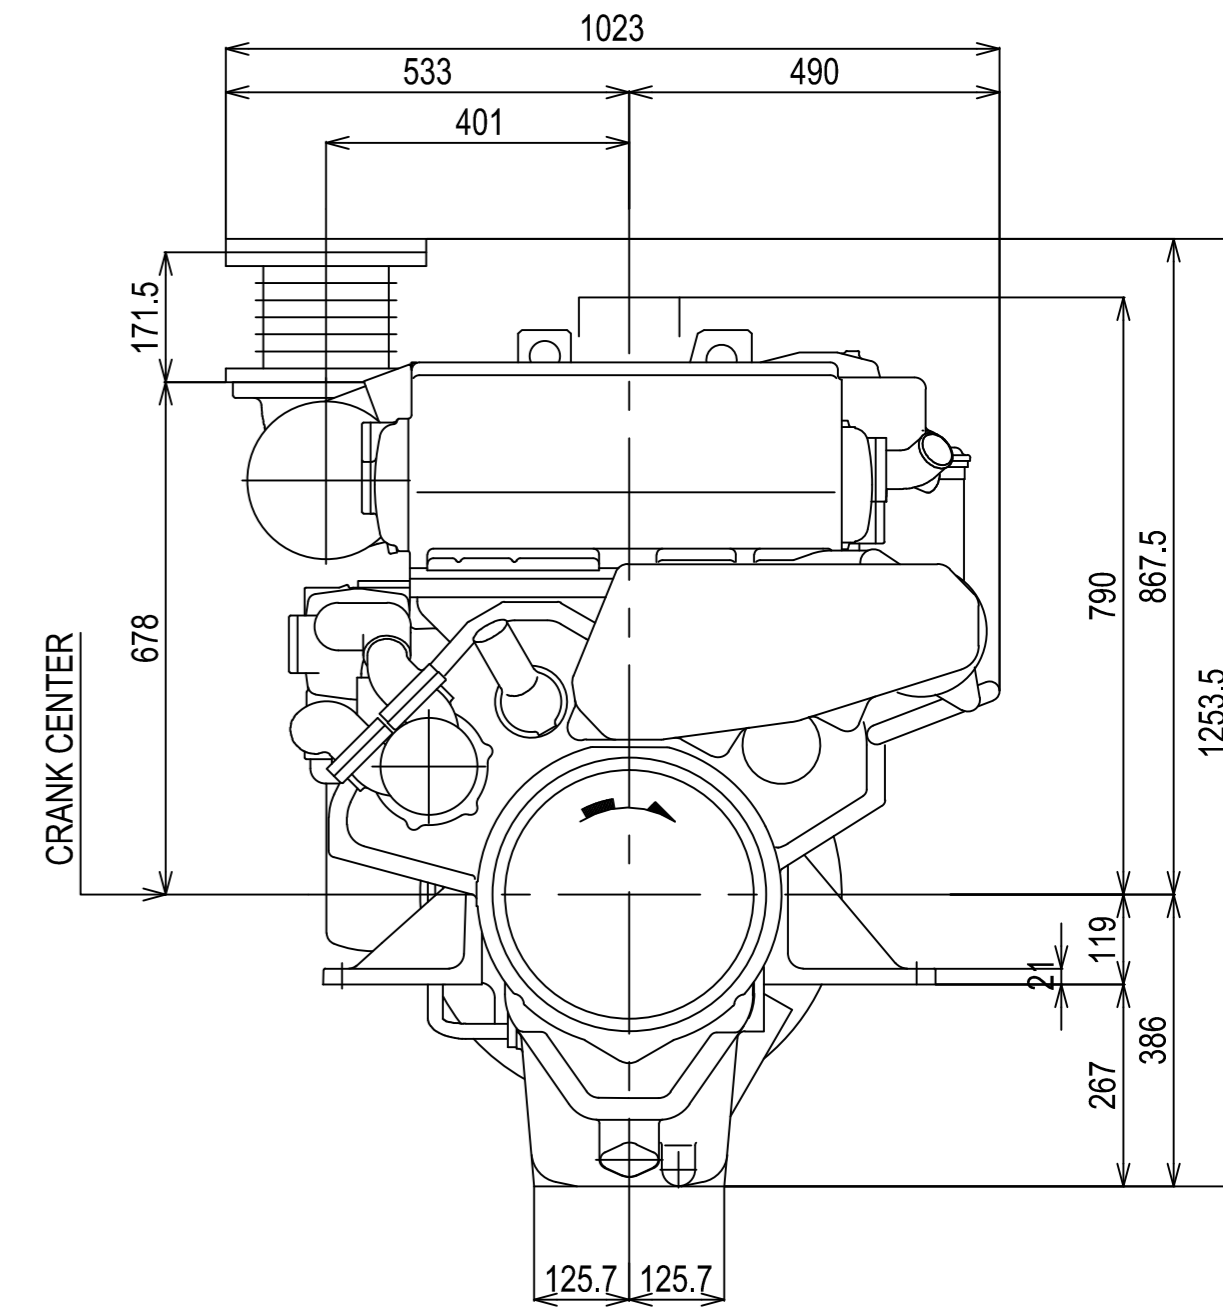

DETAIL OF COUPLING

DETAIL OF MOUNTING BLOCK

Series: 6HY	Engine: 6HYM-WETxYX-161L	Release: R2011-1
Scale: 1:10 (1:5)	Date: 01-01-2011	Dimensions: mm