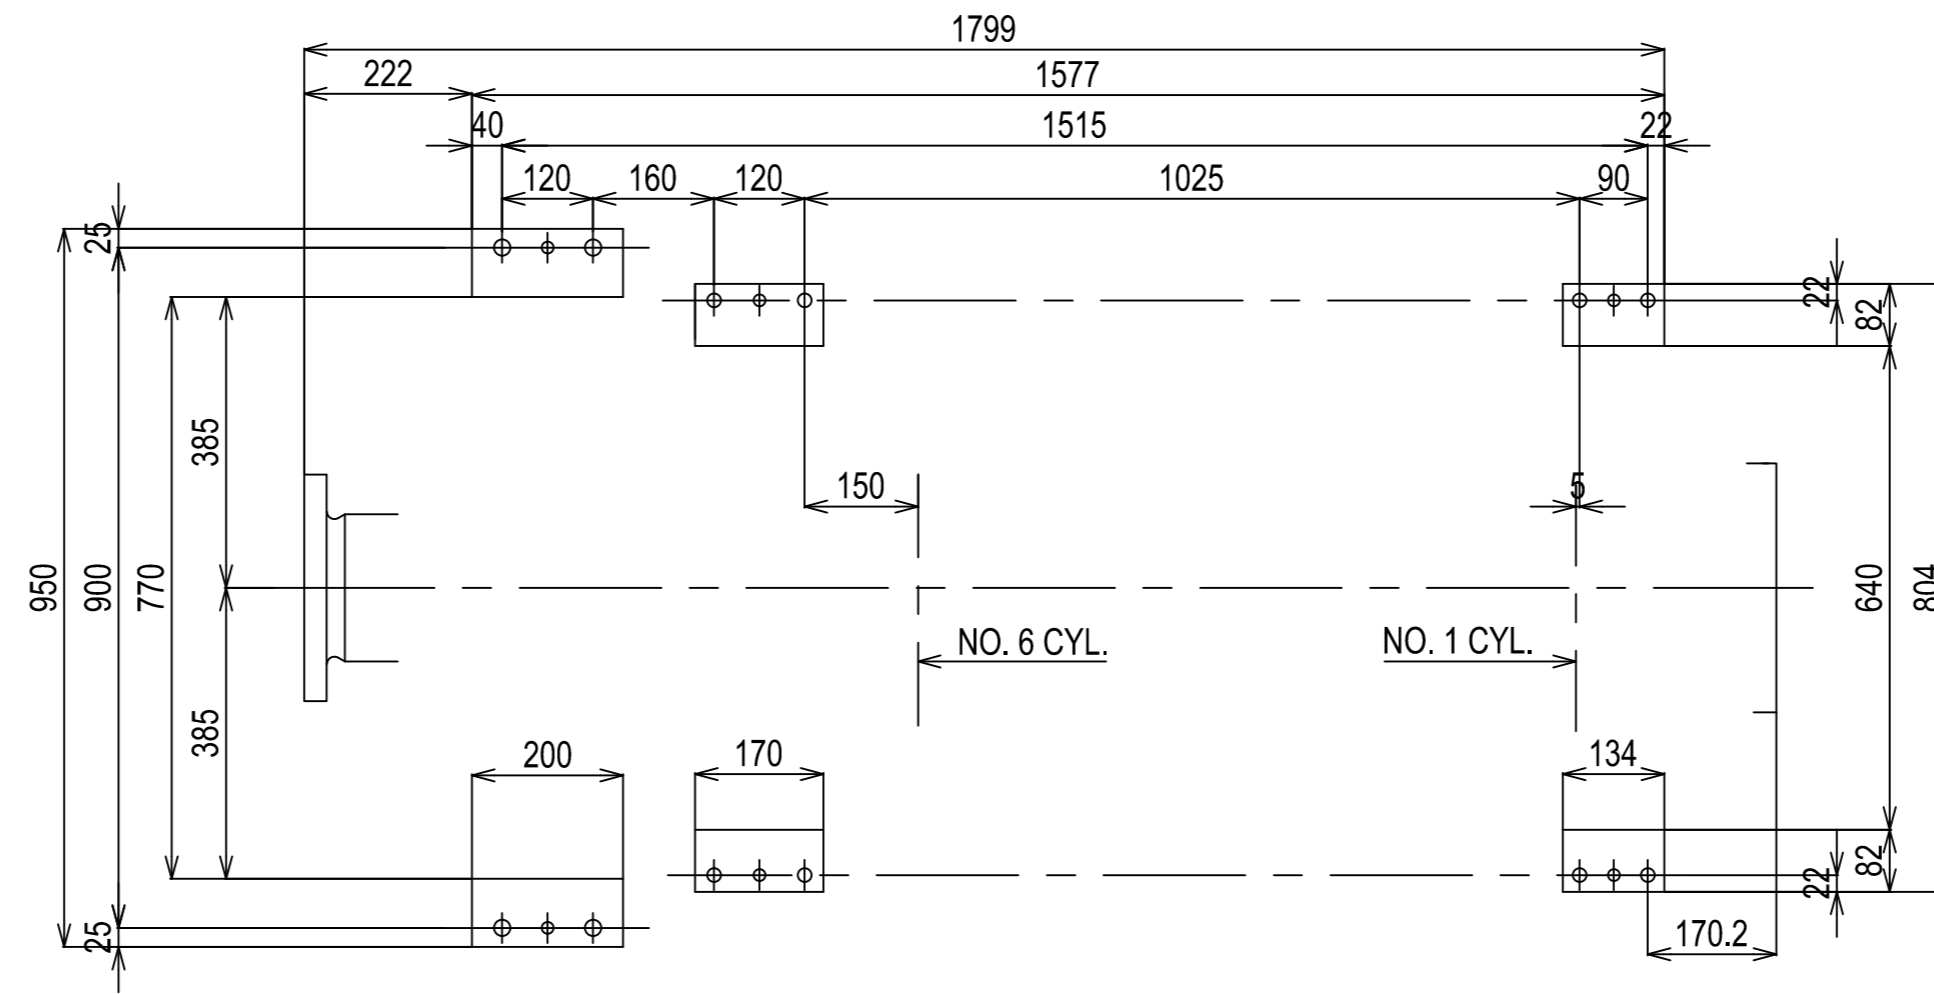

DETAIL OF COUPLING

DETAIL OF MOUNTING BLOCK

Series: 6HY	Engine: 6HYM-WETxYX-161L	Release: R2011-1
Scale: 1:10 (1:5)	Date: 01-01-2011	Dimensions: mm