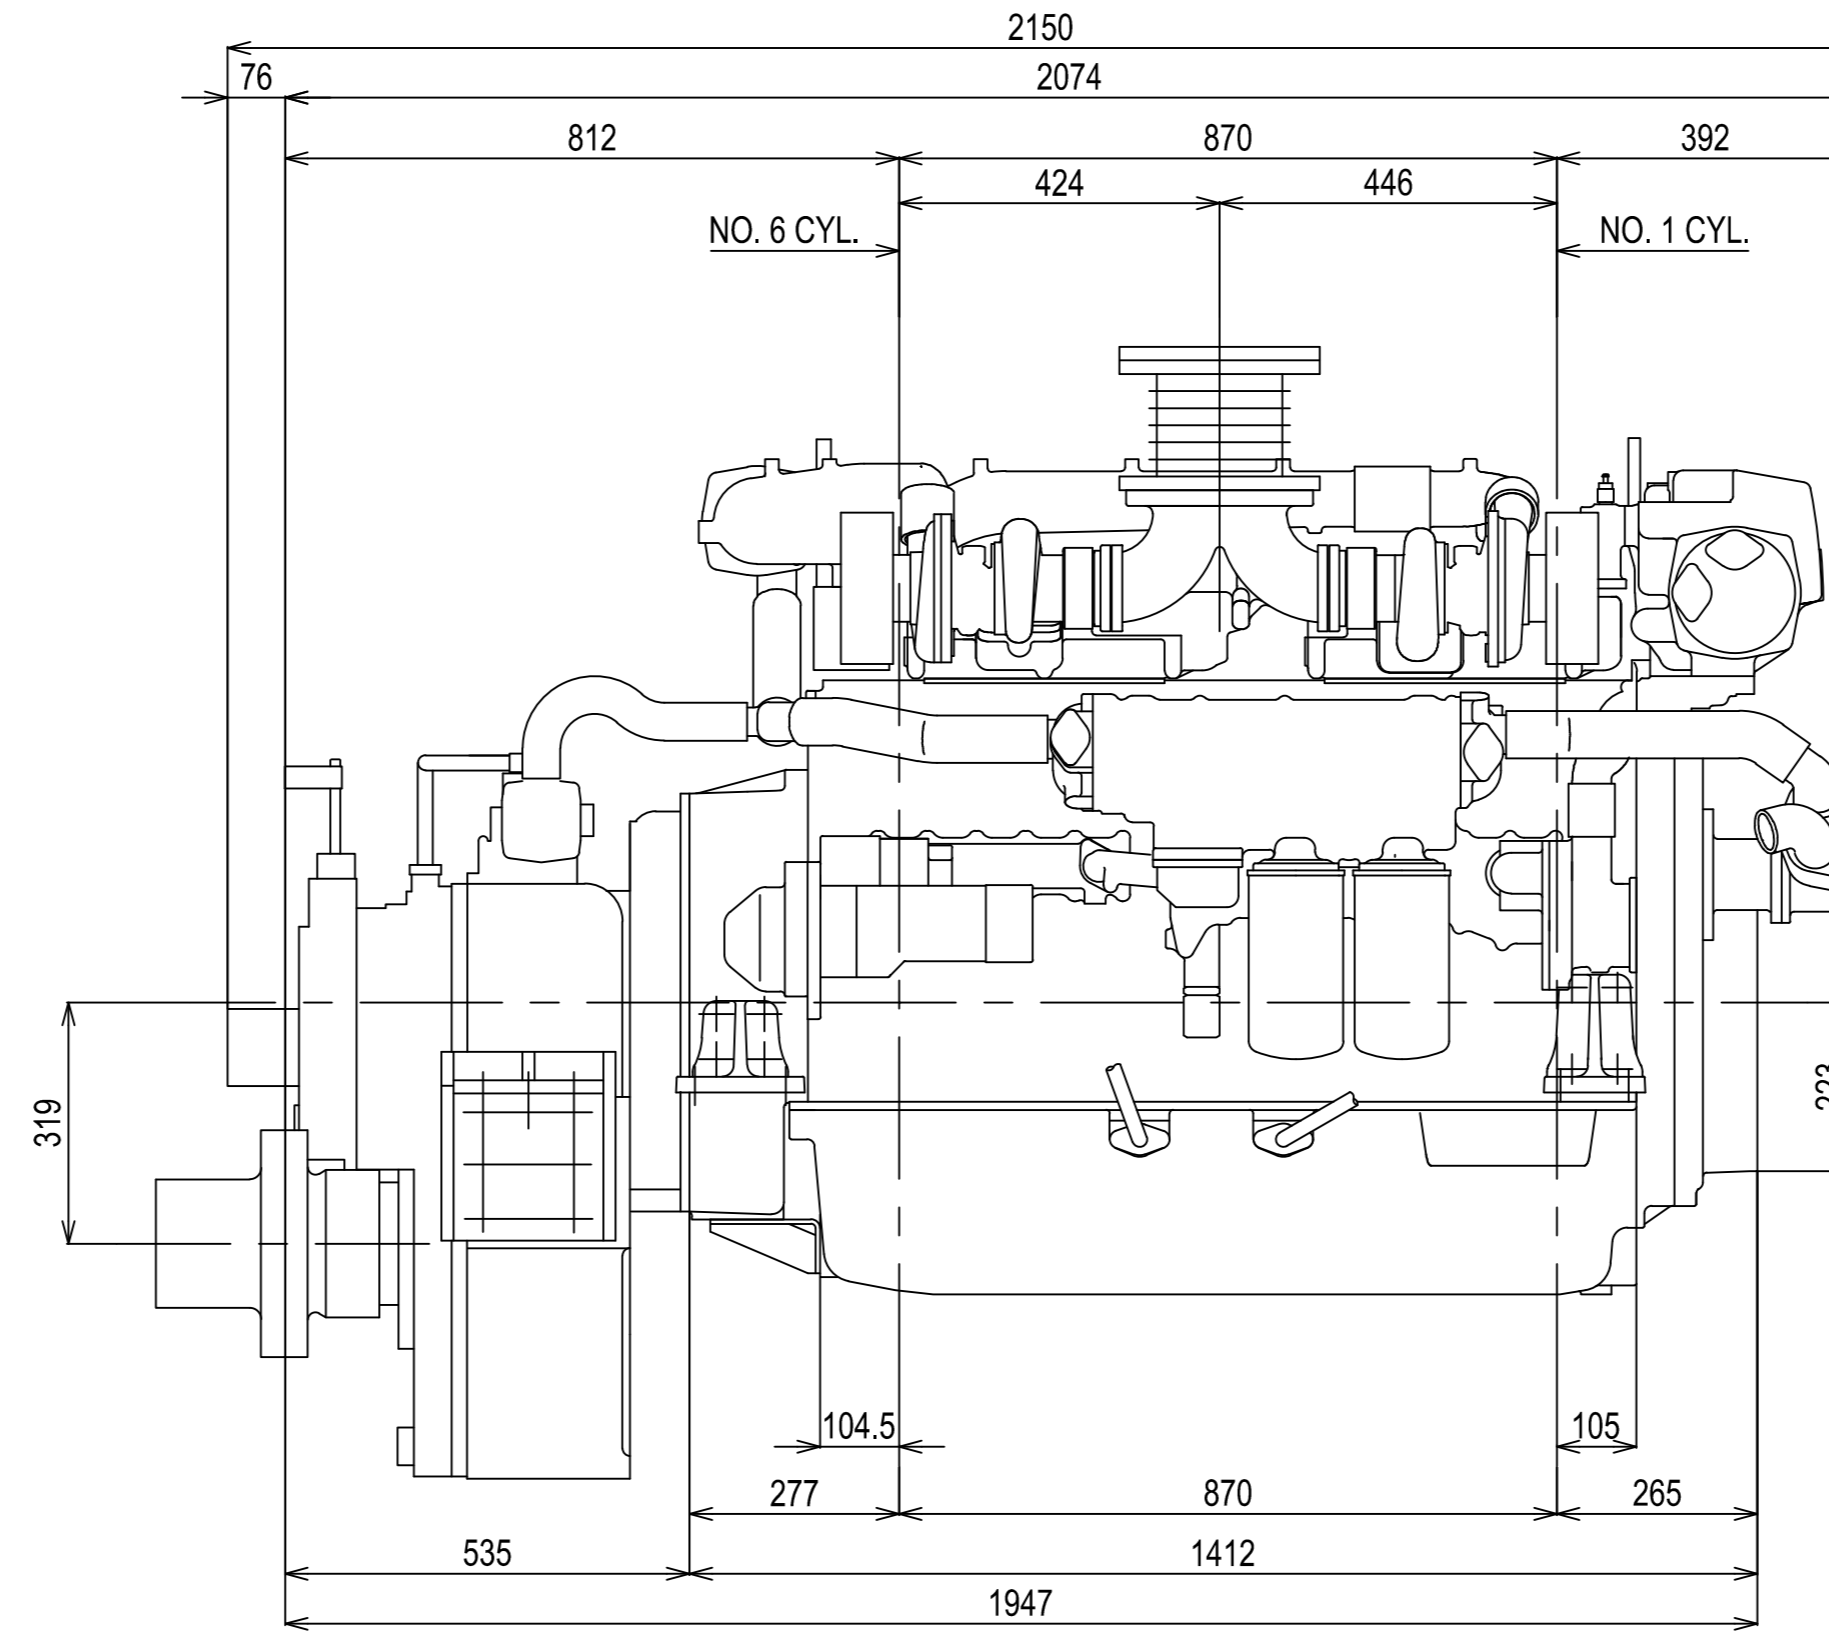

DETAIL OF COUPLING

DETAIL OF MOUNTING BLOCK

Series: 6HY	Engine: 6HYM-WETxYX-161L	Release: R2011-1
Scale: 1:10 (1:5)	Date: 01-01-2011	Dimensions: mm