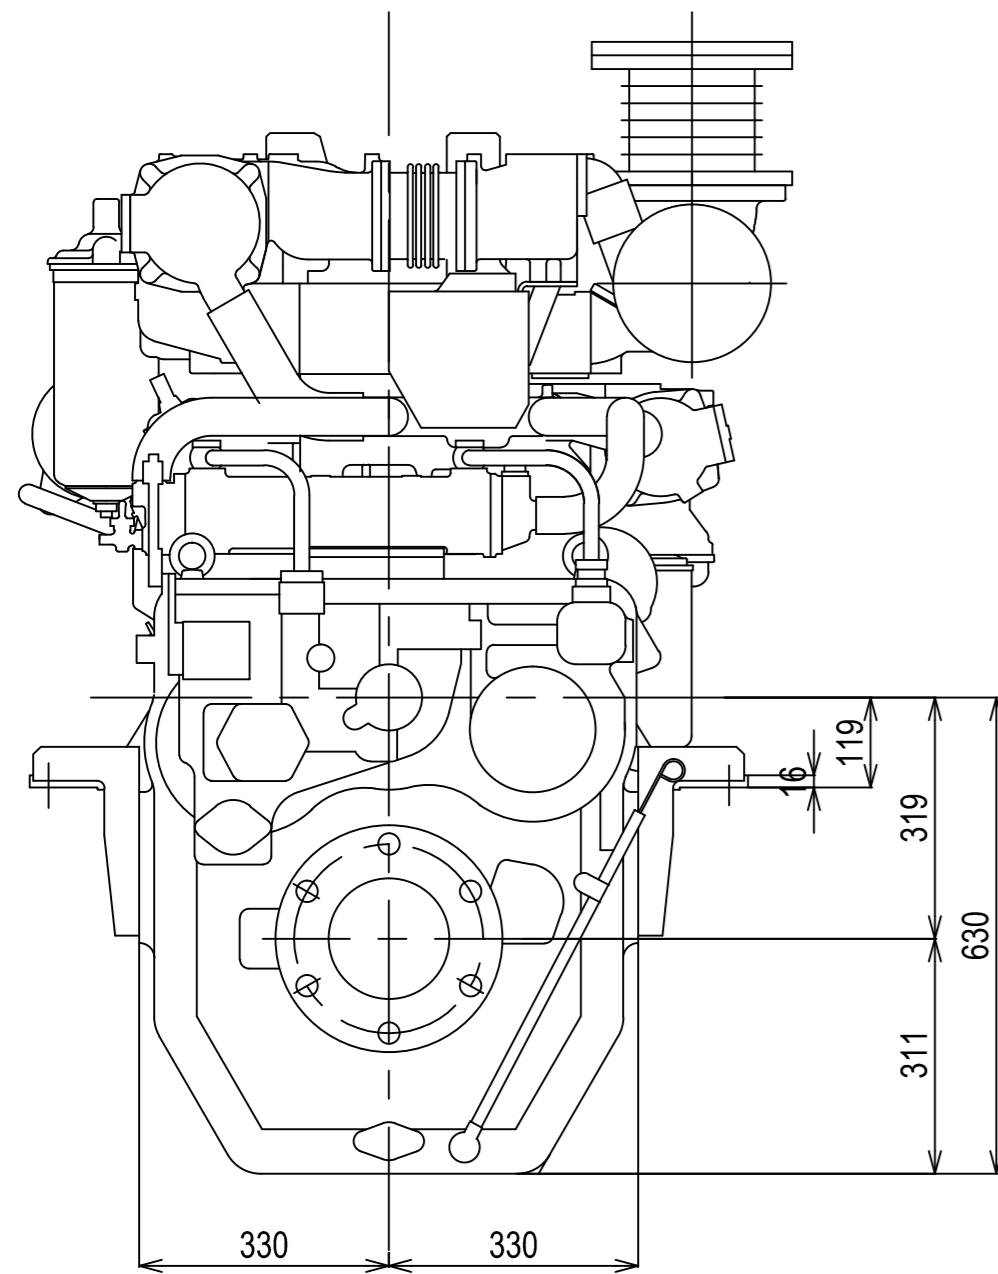

DETAIL OF COUPLING

DETAIL OF MOUNTING BLOCK

Series: 6HY	Engine: 6HYM-WETxYX-161L	Release: R2011-1
Scale: 1:10 (1:5)	Date: 01-01-2011	Dimensions: mm