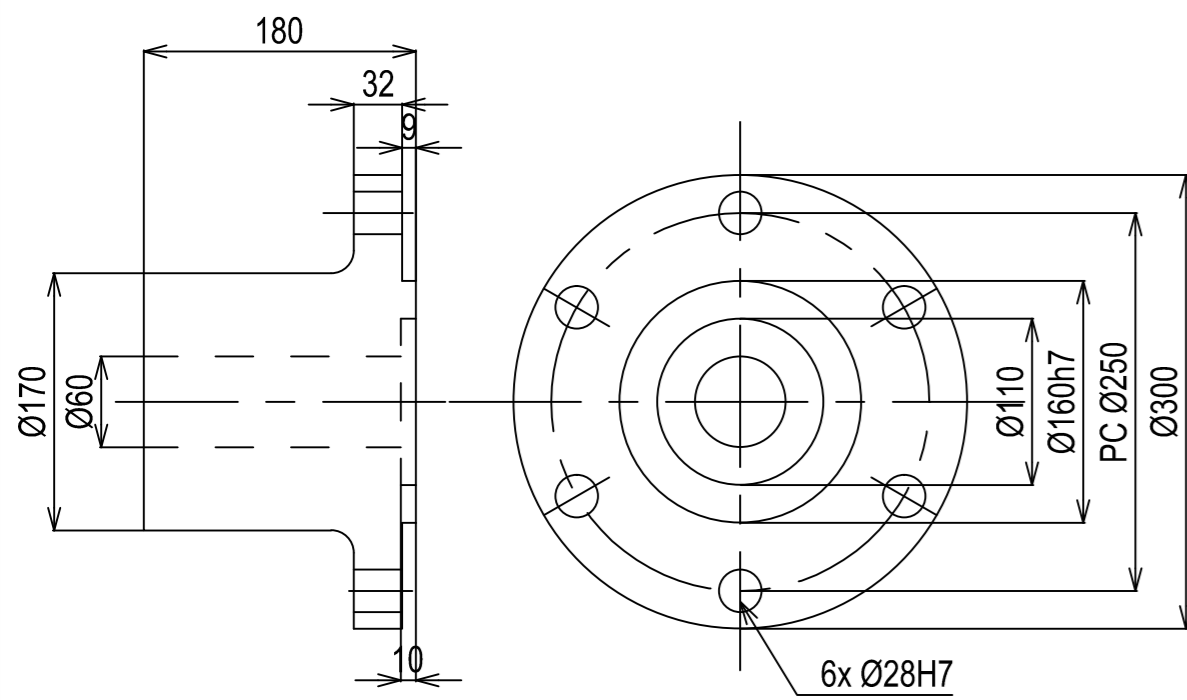

DETAIL OF COUPLING

DETAIL OF MOUNTING BLOCK

Series: 6HY	Engine: 6HYM-WETxYX-161L	Release: R2011-1
Scale: 1:10 (1:5)	Date: 01-01-2011	Dimensions: mm