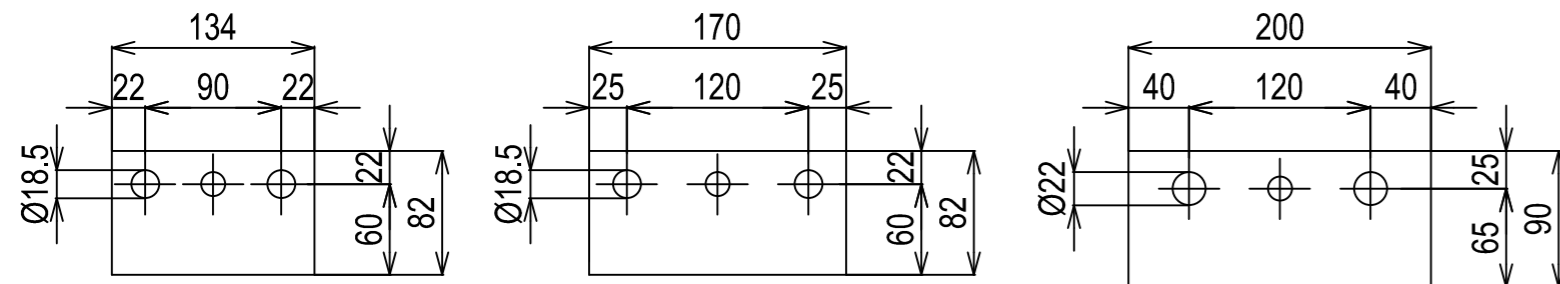

DETAIL OF COUPLING

DETAIL OF MOUNTING BLOCK

Series: 6HY	Engine: 6HYM-WETxYX-161L	Release: R2011-1
Scale: 1:10 (1:5)	Date: 01-01-2011	Dimensions: mm